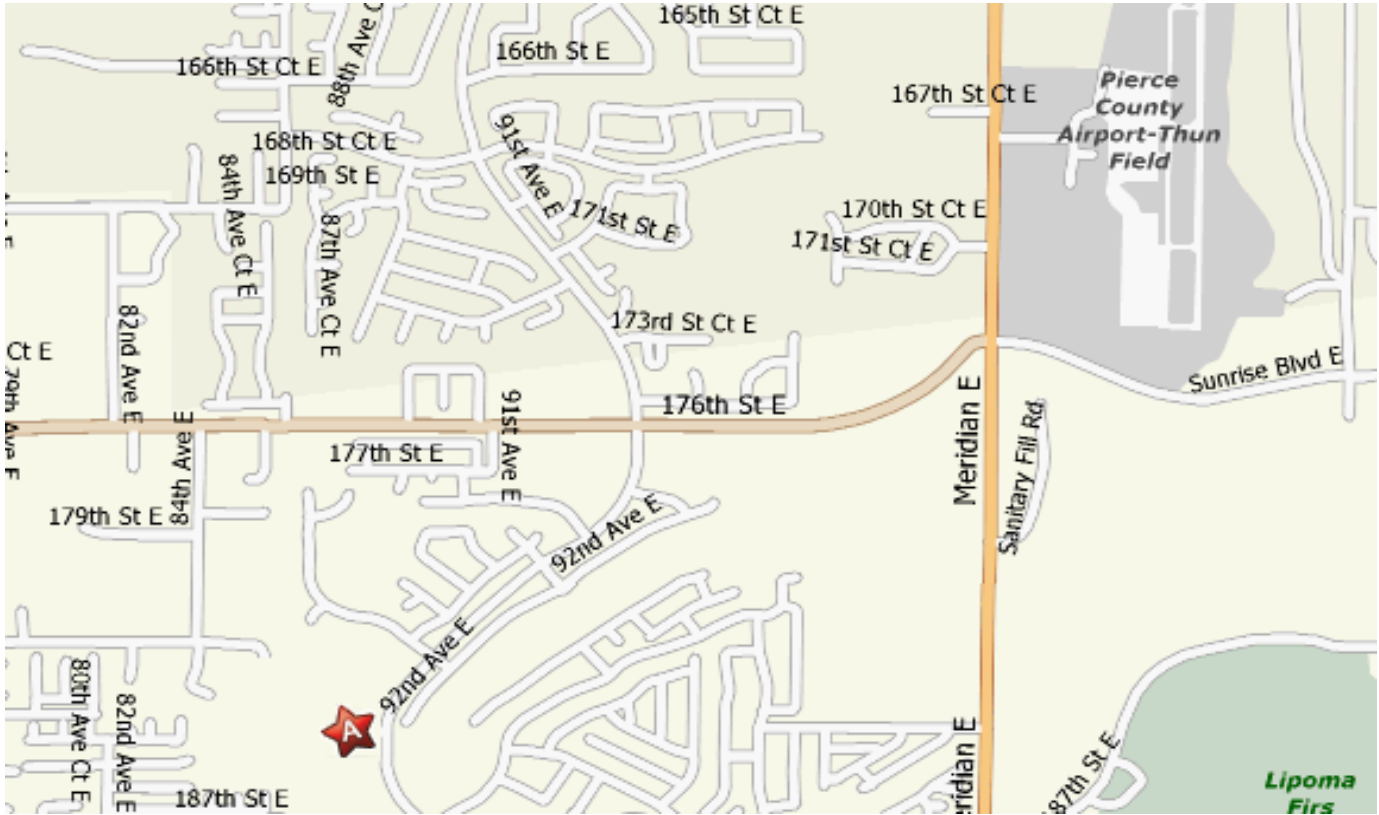

**Carson Elementary school**

8615 184<sup>th</sup> Street East  
Puyallup, WA 98375

Alternate directions:

As you can see, this is in the South-end of Puyallup (South Hill).

- 1) Coming from Graham, take a left on 176<sup>th</sup> St. E. Go to the second intersection (Rite Aid will be at the corner at the left) and take a left turn, this will be Gem Heights Drive E. Once you are on this road you can't miss it, the school will be on your right side. Go past the school and take the very next right hand turn you can make. This will wrap around and take you back to the school's parking lot.
- 2) Coming from Puyallup, take a right on 176<sup>th</sup> St. E. Go to the second intersection (Rite Aid will be at the corner at the left) and take a left turn, this will be Gem Heights Drive E. Once you are on this road you can't miss it, the school will be on your right side. Go past the school and take the very next right hand turn you can make. This will wrap around and take you back to the school's parking lot.